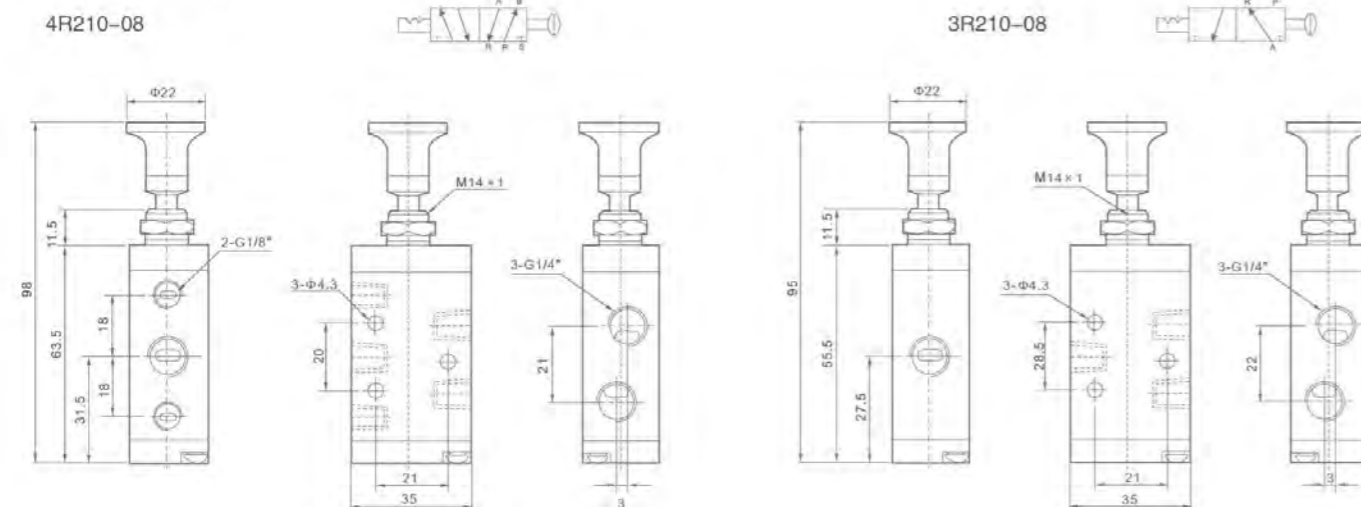

### 4R Series Hand-draw Valve

Ordering Code

<b>4R</b>	<b>2</b>	<b>10</b>	<b>06</b>
<b>Specification Code</b>	<b>Series Code</b>	<b>Number of Places</b>	<b>Port Size</b>
4R: Two-position Five-way Hand-draw Valve 3R: Two-position Three-way Hand-draw Valve	100 Series 200 Series 300 Series 400 Series	10: Single-head Double-position	06: G1/8" 08: G1/4" 10: G3/8" 15: G1/2"

Specification

Model	4R110-06	4R210-08	4R310-10	4R410-15	3R110-06	3R210-08	3R310-10	3R410-15
Working Medium	Compress Air							
Position and Way No.	Two-position Five-way				Two-position Three-way			
Joint Pipe Bore	G1/8"	G1/4"	G3/8"	G1/2"	G1/8"	G1/4"	G3/8"	G1/2"
Working-pressure Range	0~1.0MPa							
Operating Temperature Range	-5~60°C							
Operating Method	Direct Action Type							
Lubrication	Not Required							

Overall Dimensions