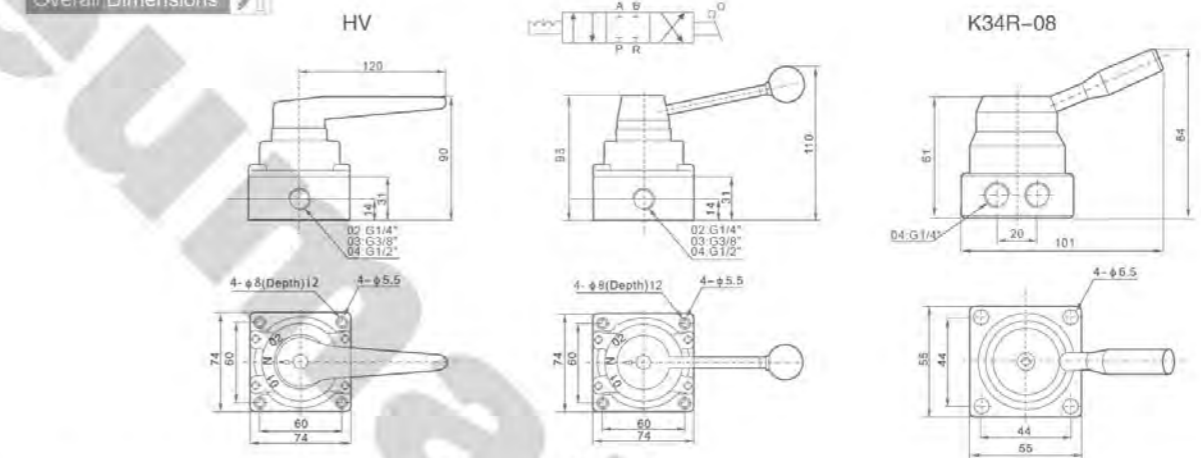

Overall Dimensions

### HV,K34 Series Hand-switching Valve

Ordering Code

<b>HV</b>	<b>02</b>	<b>□</b>	<b>K</b>	<b>34</b>	<b>R<sub>8</sub></b>	<b>L8</b>	<b>D</b>
<b>Series Code</b>	<b>Port Size</b>	<b>Joint Pipe Type</b>	<b>Series Code</b>	<b>Position and way No.</b>	<b>Type Code</b>	<b>Port Size</b>	<b>Base Joint</b>
HV Series	02: G1/4" 03: G3/8" 04: G1/2"	Blank: Pipe Connection Type B: Plate Connection Type	K Series	24: Two-position Four-way 34: Three-position Four-way	R <sub>8</sub> : Hand-switching Valve	L6: G1/8" L8: G1/4"	

Specification

Model	HV-02	HV-03	HV-04	K34R <sub>6</sub> -L6	K34R <sub>8</sub> -L8
Working Medium	40 Micron Filtered Air				
Effective Sectional Area	30mm <sup>2</sup> (cv+1.68)			18mm <sup>2</sup> (cv+1.00)	
Port Size	G1/4"	G3/8"	G1/2"	G1/8"	G1/4"
Working-pressure Range	0~0.8MPa				
Operating Temperature Range	0~60°C				